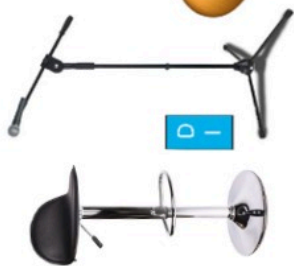

TRADICIONAL PREFERENTE STAGE PLOT

PERC
- mic cajon
- mics congas
- Overhead mics

DRUMS
Drumkit + mic setup

BRASS
- mic Trumpet
- mic Trombone
- Music Stands

LEAD GTR & VX3
- Vocal mic + boom stand
- High chair/stool
- power source for amp
- position for pedals.

monitor

VX 1 & RYTHM GUITAR
- Vocal mic + boom stand
- DI for acoustic guitar
- High chair/stool

monitor

VX 2
Vocal mic

monitor

BASS & VX4
- Vocal mic + boom stand
- DI for bass amp

monitor